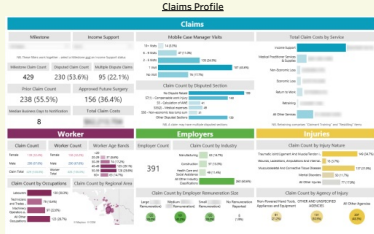

Net Promoter Score