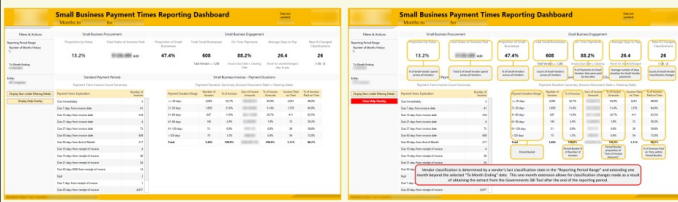

Financial Reporting Compliance