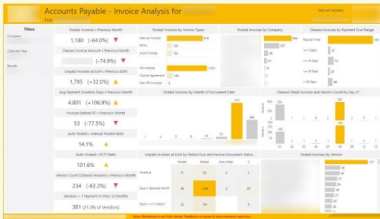

Accounts Payable