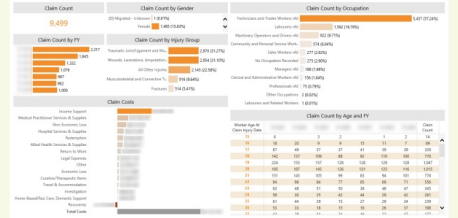

Net Promoter Score