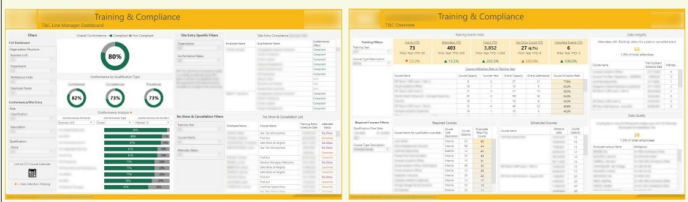

Training Compliance