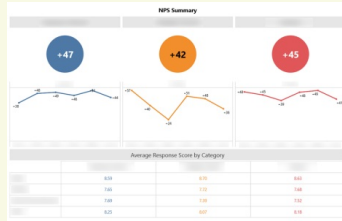

Net Promoter Score